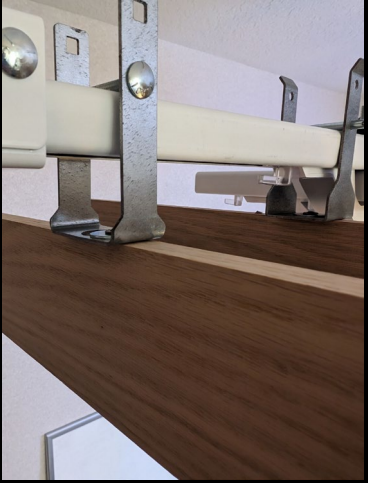

busSTRUT

busSTRUT's steel track busway system can support decorative elements, including wood slats as shown in the application photo to the right, and with a busSTRUT bracket shown above.