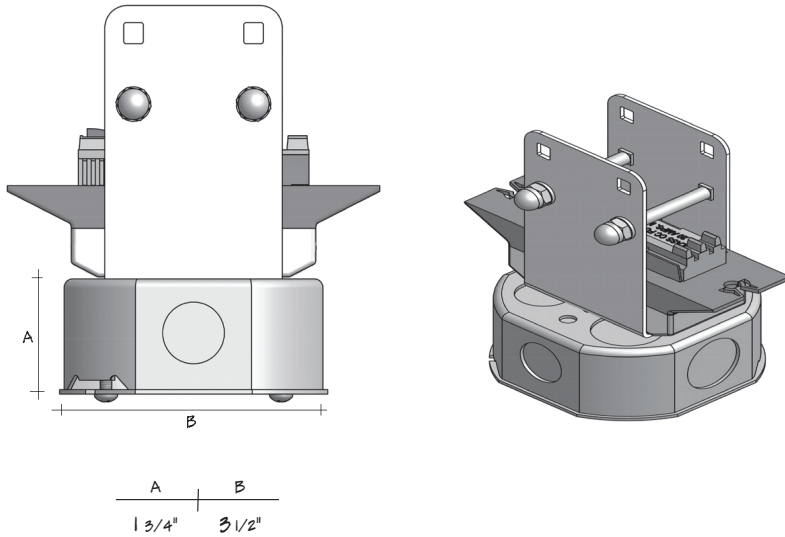

OCTAGON BOX	busSTRUT	Ckt Amps	Voltage	Type	CRI	Lamp lm	Fixture lm	Watts	lm/w	Beam	CBCP	(F) Finish	Catalog Number
	LB	20	277									B= Black W= White	LB20-2-20-277-DW-(F)

**Description:**

- Octagon boxes are for use with busSTRUT single and double-deck.
- Come complete with a 2 pole flip-fitter and a mounting hardware.
- Included are 12" PREWIRED lead lengths.
- Available in white and black.

## GENERAL LIGHTING busSTRUT OCTAGON BOX

For use with **downlights** (by others)

For use with **decorative light** (by others)