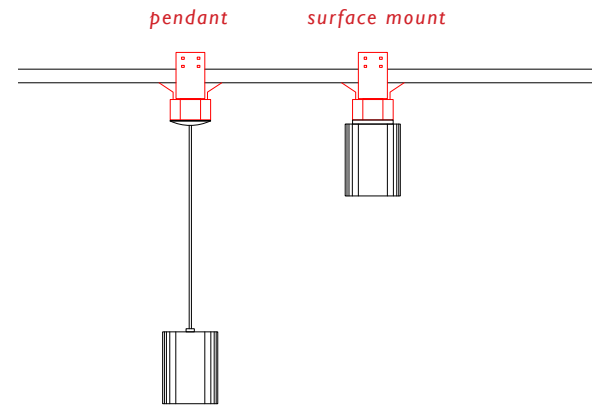

OCTAGON BOX	busSTRUT	Ckt Amps	Voltage	Type	CRI	Lamp lm	Fixture lm	Watts	lm/w	Beam	CBCP	(F) Finish	Catalog Number
	LB	20	277									B= Black W= White	LB20-2-20-277-DW-(F)

**Description:**

- Octagon boxes are for use with busSTRUT single and double-deck.
- Come complete with a 2 pole flip-fitter and a mounting hardware.
- Included are 12" PREWIRED lead lengths.
- Available in white and black.

## GENERAL LIGHTING busSTRUT OCTAGON BOX

For use with **downlights** (by others)

For use with **decorative light** (by others)