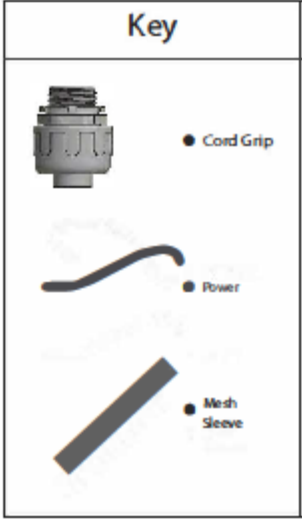

busSTRUT: POWER MESH SLEEVED DROP CORD

Mesh Sleeve Color Selections:

Choose a color: