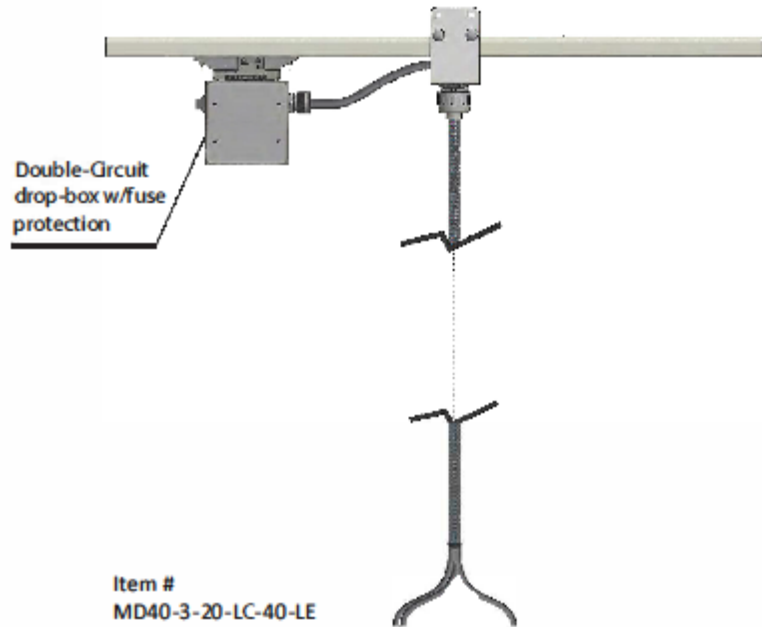

busSTRUT: POWER MESH SLEEVED DROP CORD

Mesh Sleeve Color Selections:

Choose a color: