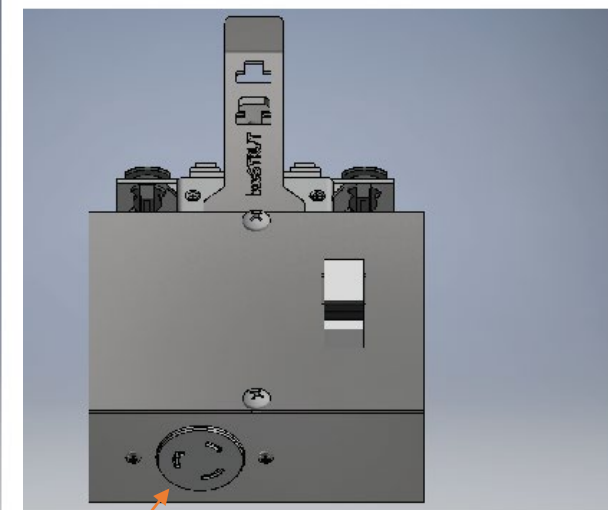

busSTRUT READY BREAKERED OUTLET BOX

application photo with CURLY CORD (by other)

with 277V to 120V Transformer

120V

Plug-in receptacle