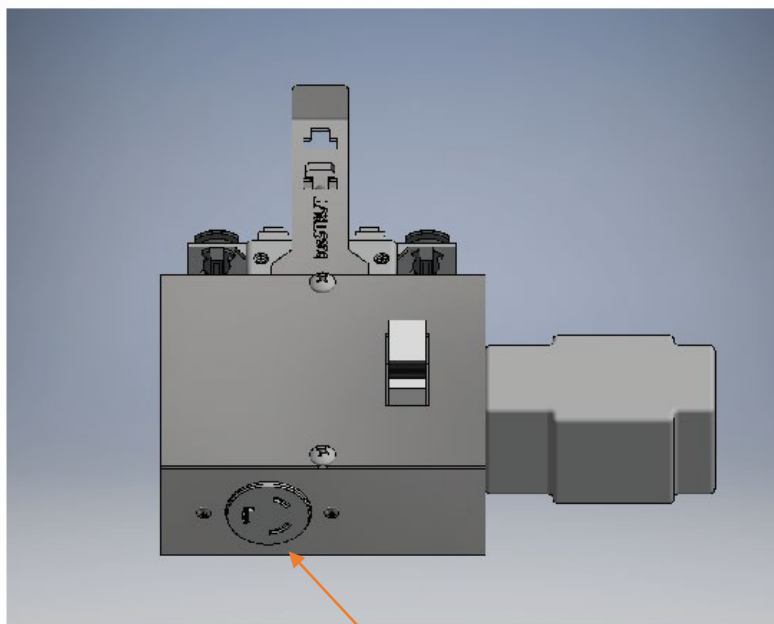

busSTRUT READY BREAKERED OUTLET BOX

application photo with CURLY CORD (by other)

with 277V to 120V Transformer

120V

Plug-in receptacle