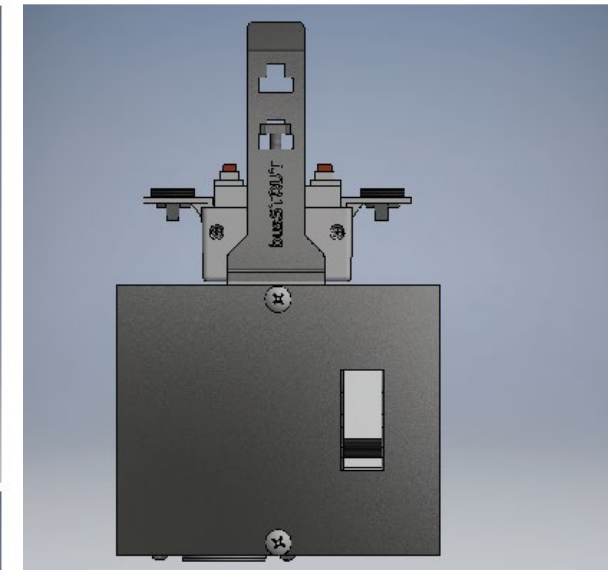

busSTRUT READY BREAKERED OUTLET BOX

application photo with CURLY CORD (by other)

with 277V to 120V Transformer

120V

Plug-in receptacle