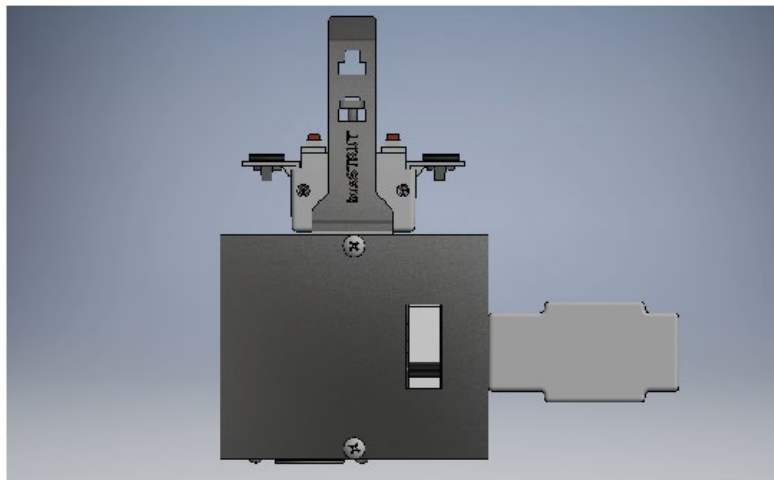

busSTRUT READY BREAKERED OUTLET BOX

application photo with CURLY CORD (by other)

with 277V to 120V Transformer

120V

Plug-in receptacle