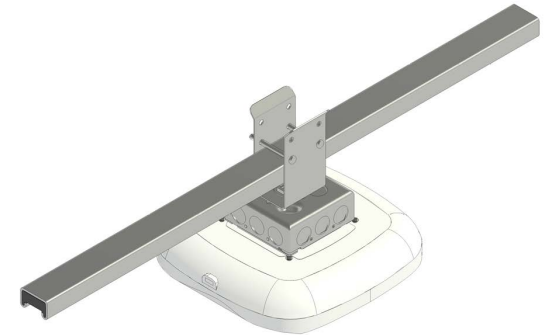

busSTRUT BRACKETRY  
JUNCTION BOX

busSTRUT	Ckt Amps	Orientation	(MK) Mnt Kit	(F) Finish	Catalog Number
P00	00	HZ = Horizontal	GV=Galv BL = Black WH = White	GV=Galv BL = Black WH = White	P00-00-HZ-JF-GV-GV

General:

- Non-Electric junction box comes pre-assembled on busSTRUT BRACKETRY for use with mounting low-voltage equipment\*.
- Available in galvanized, white, and black.

\*Wireless Access Point shown for illustration purposes; NOT included