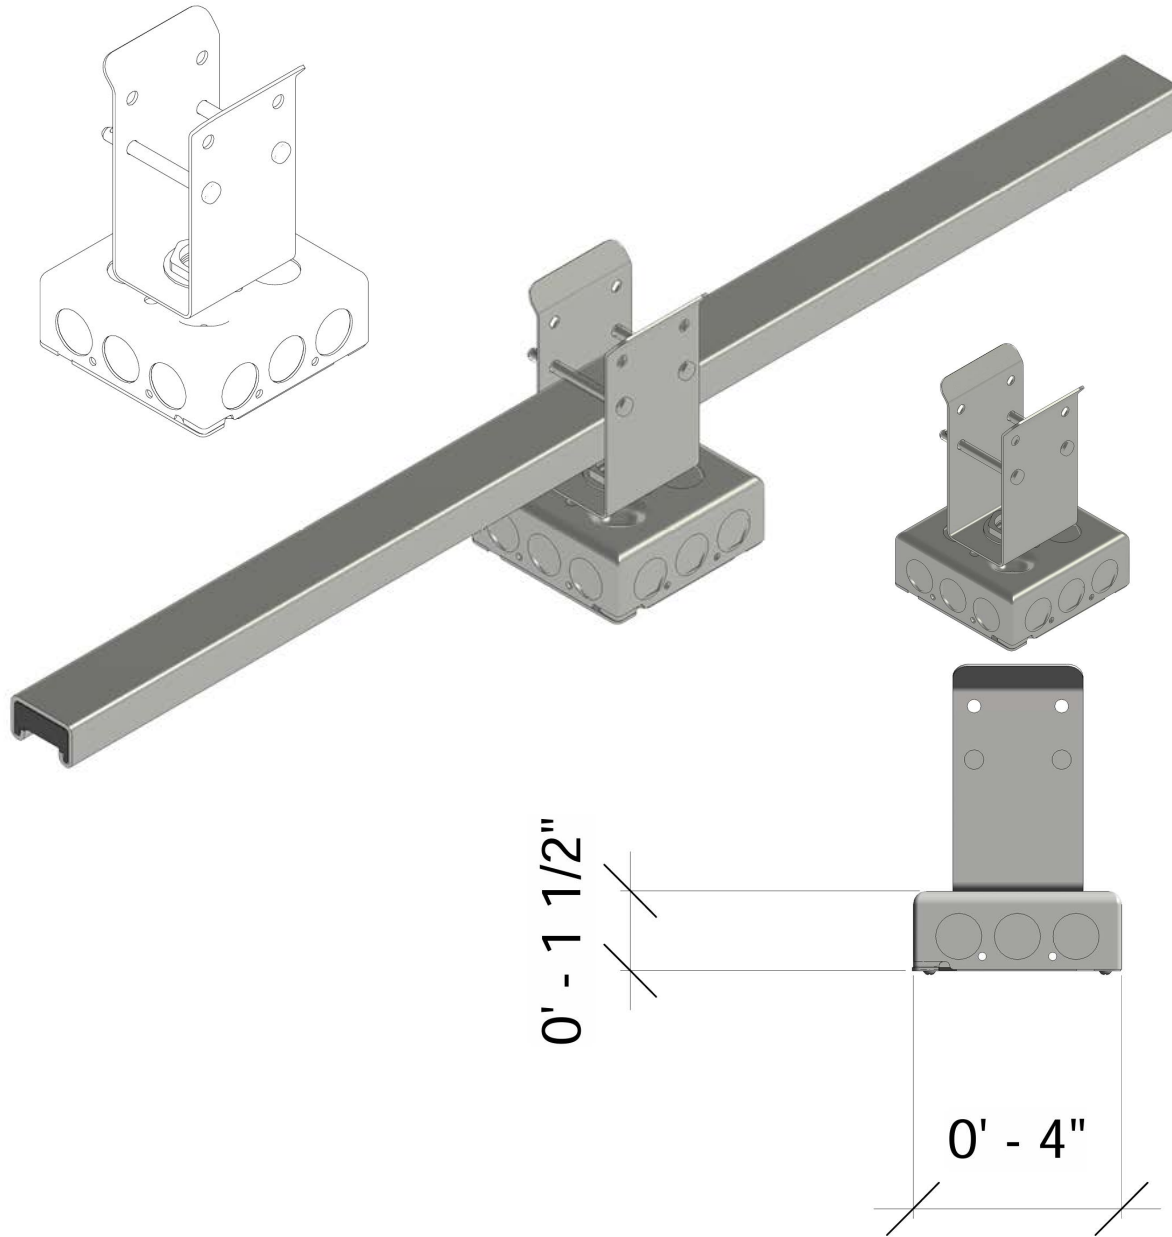

busSTRUT BRACKETRY  
JUNCTION BOX

busSTRUT	Ckt Amps	Orientation	(MK) Mnt Kit	(F) Finish	Catalog Number
P00	00	HZ = Horizontal	GV=Galv BL = Black WH = White	GV=Galv BL = Black WH = White	P00-00-HZ-JF-GV-GV

General:

- Non-Electric junction box comes pre-assembled on busSTRUT BRACKETRY for use with mounting low-voltage equipment\*.
- Available in galvanized, white, and black.

\*Wireless Access Point shown for illustration purposes; NOT included