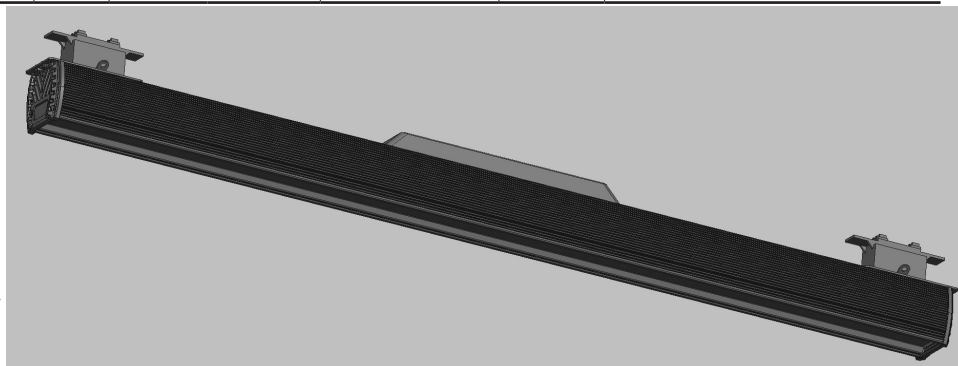

A | B
3.4" | 4.1"

49.6"

Series Number	Linear Mounting Kit	Nominal Length
FK	Factory Installed	4'

Features

- Extruded power coated aluminum LED fixture incorporating an LED. Integral electronic driver provides efficient and quiet power.

- 3-step McAdam Eclipse
- Beam angle: 90*90
- Both end cap of Varilinear are highly engineered hollow-out
- Low profile, aesthetic design

-Driver:

- Long lifespan - The uncovered driver decreases the effect of heat radiation from the body
- 120V/277V 50/60 Hz input
- Class 2 power supply
- MTBF > 100,000

-3-step McAdam Eclipse

-Beam angle: 90*90deg

-Both end cap of Varilinear are highly engineered hollow-out

-Low profile, aesthetic design

-Driver:

- Long lifespan - The uncovered driver decreases the effect of heat radiation from the body
- 120V/277V 50/60 Hz input
- Class 2 power supply
- MTBF > 100,000