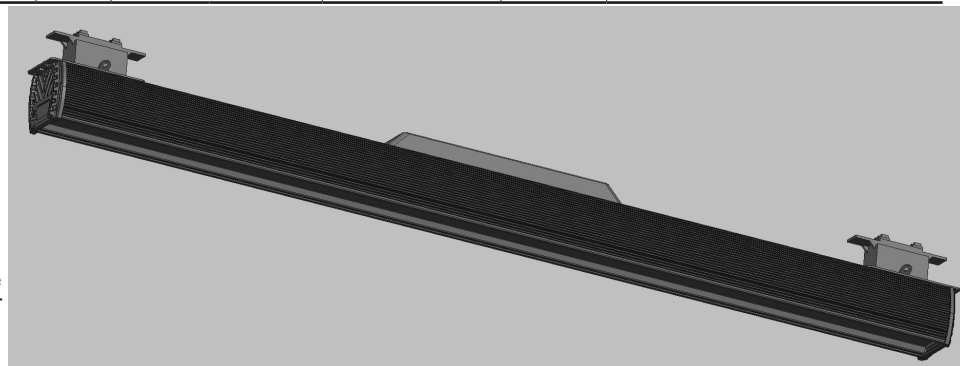

A | B
3.4" | 4.1"

49.6"

Series Number	Linear Mounting Kit	Nominal Length
FK	Factory Installed	4'

Features

- Extruded power coated aluminum LED fixture incorporating an LED. Integral electronic driver provides efficient and quiet power.

- 3-step McAdam Eclipse
- Beam angle: 90*90
- Both end cap of Varilinear are highly engineered hollow-out
- Low profile, aesthetic design

-Driver:

- Long lifespan - The uncovered driver decreases the effect of heat radiation from the body
- 120V/277V 50/60 Hz input
- Class 2 power supply
- MTBF > 100,000