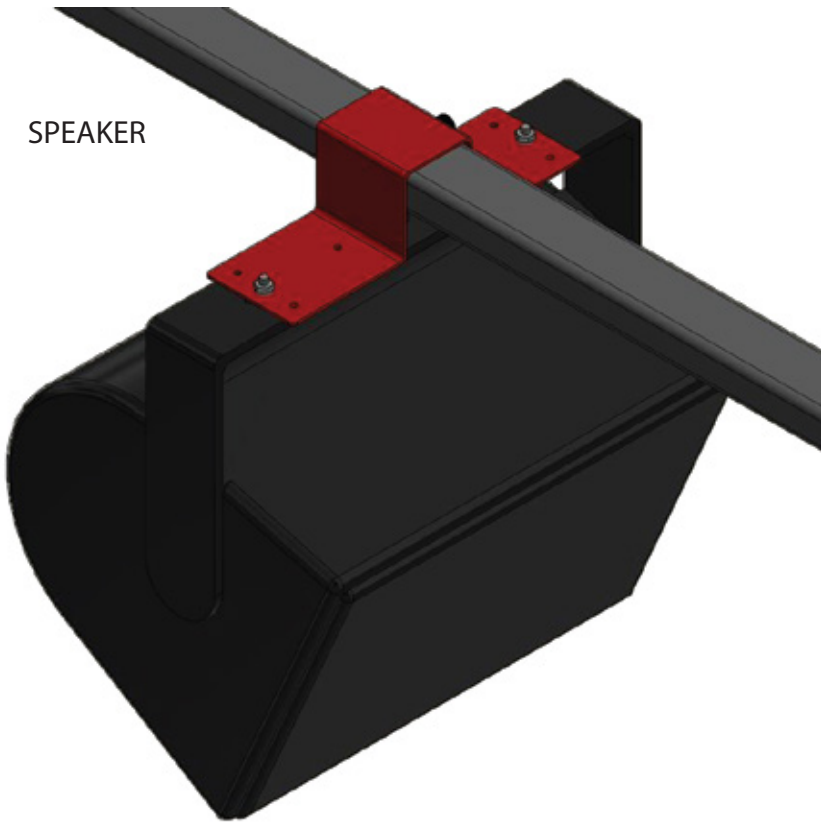

UNIVERSAL MOUNTING PLATE #MKU-ST-A-(Finish)

SPEAKER

GATEWAY

WAP/
SCANNER