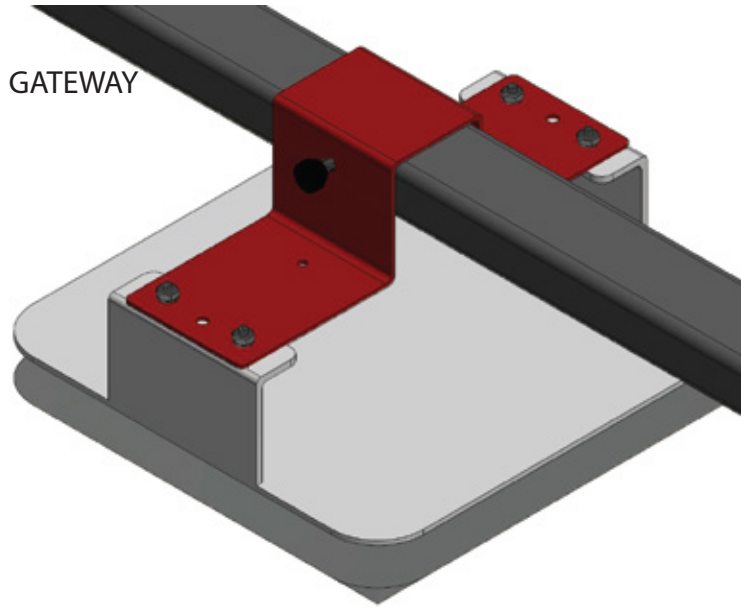

UNIVERSAL MOUNTING PLATE #MKU-ST-A-(Finish)

SPEAKER

GATEWAY

WAP/
SCANNER