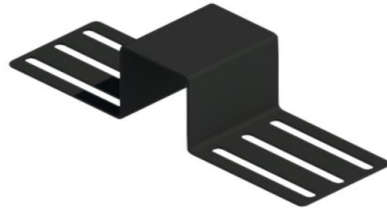

UNIVERSAL MOUNTING PLATE #MKU-ST-A-(Finish)

SPEAKER

GATEWAY

WAP/
SCANNER